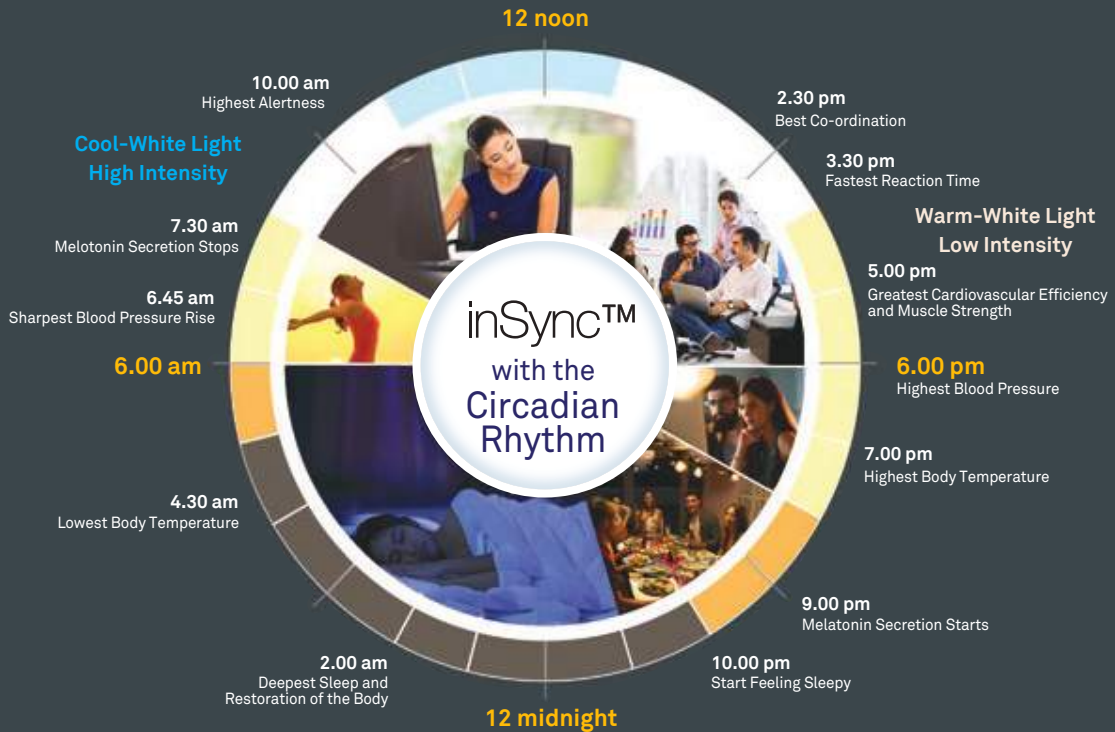

Transform workspaces from
constant to dynamic lighting

Enhance employee
wellbeing and productivity

Work with multiple platforms
PoE, DALI or Bluetooth

The **WELL Building Standard™ (WELL)** provides guidelines that minimize disruption to the body's circadian system, enhance productivity, support good sleep quality and provide appropriate visual acuity. In line with these, Wipro Lighting has developed enhanced focus on **inSync™** - our **human-centric lighting solution** intended to promote a person's well-being, mood and health. It can improve concentration, safety and efficiency in workplaces or educational environments.

By changing the colour and/or intensity of light, we provide bio-dynamic, light-based, on human circadian rhythm for increased employee concentration, cognitive performance, alertness and in general well-being.

wipro lighting