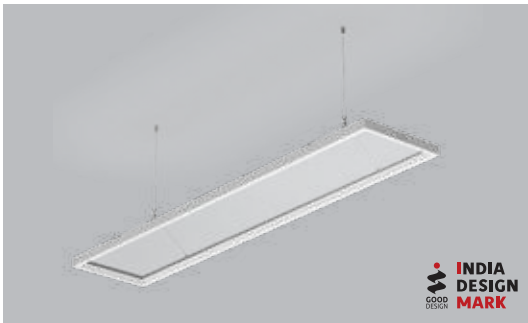

OnAir | LM44

Sleek and seamless linear with low glare, bi-directional light distribution, blends well with modern office architectural designs.

Catalogue Reference No.	Wattage (W)	CCT (K)	LP ₹
LM44-501-XXX-57-WX	30W	5700	₹25,590
LM44-701-XXX-57-WX	38W	5700	₹25,790

OnAir with UGR diffuser

LM44-501-XXX57UGWX	30W	5700	₹27,650

- Also available in 4000K
- Suspension to be ordered separately