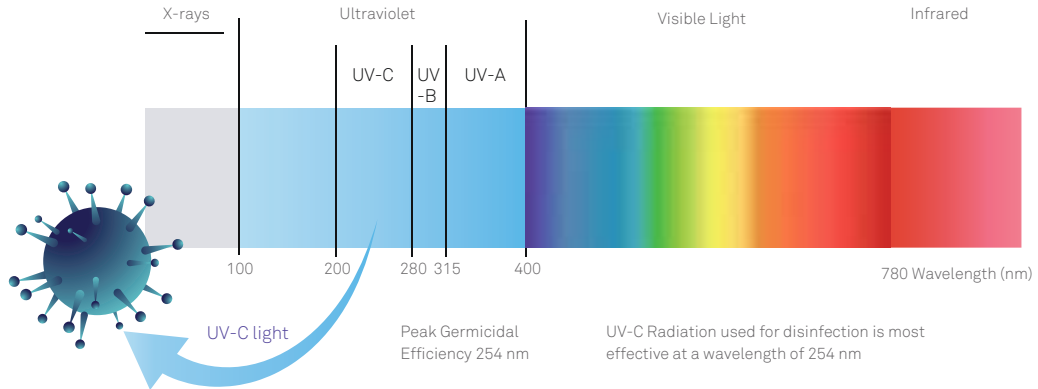

Protect employee health and wellness in workplaces.
Wipro Lighting brings to you ULTRARAY™ - UltraViolet (UV) Lighting Solution to help you disinfect your workplaces and assure you complete peace of mind.

A solution that can compliment the current protection measures deployed to disinfect the workplace more effectively and protect employee health and safety.