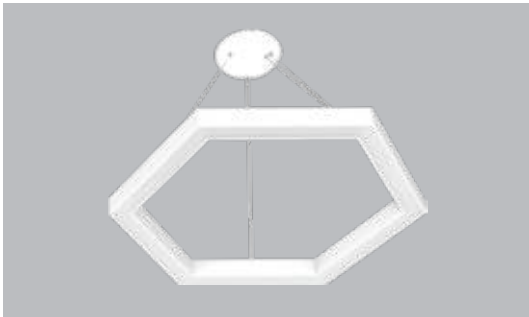

Hexa Ring | LM23HR

Bring in an element of innovation and design with hexagonal rings of light in your space.

Catalogue Reference No.	Wattage (W)	CCT (K)	Diameter (mm)	LP ₹
LM23HR-601-XX57-XW	35W	5700	600	Price on Request
LM23HR-781-XX57-XW	40W	5700	800	Price on Request
LM23HR-601-XX57-XB	35W	5700	600	Price on Request
LM23HR-781-XX57-XB	40W	5700	800	Price on Request

- XB/-Black Housing | XW-White Housing.
- Also available in DALI and 4000K CCT.