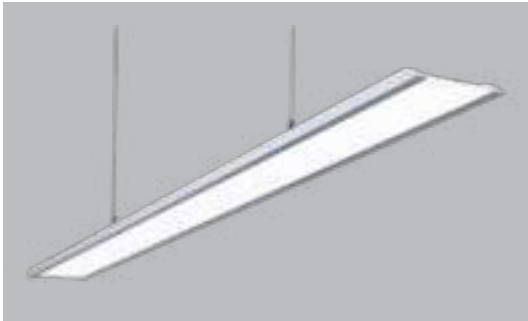

Aslimline - X | LM77

Slimmest suspended luminaire with efficient LEDs and edge-lit optics for contemporary workspaces.

Catalogue Reference No.	Wattage (W)	CCT (K)	LP ₹
LM77-521-XXX-57-V1	32W	5700	₹18,750

Aslimline -X with UGR diffuser

LM77-521-XXX-57UGV1	32W	5700	₹20,090

- Also available in 4000K CCT. Depth: 15mm, Width: 180mm, Order suspension separately.
- Mentioned in suspensions section on page number 23