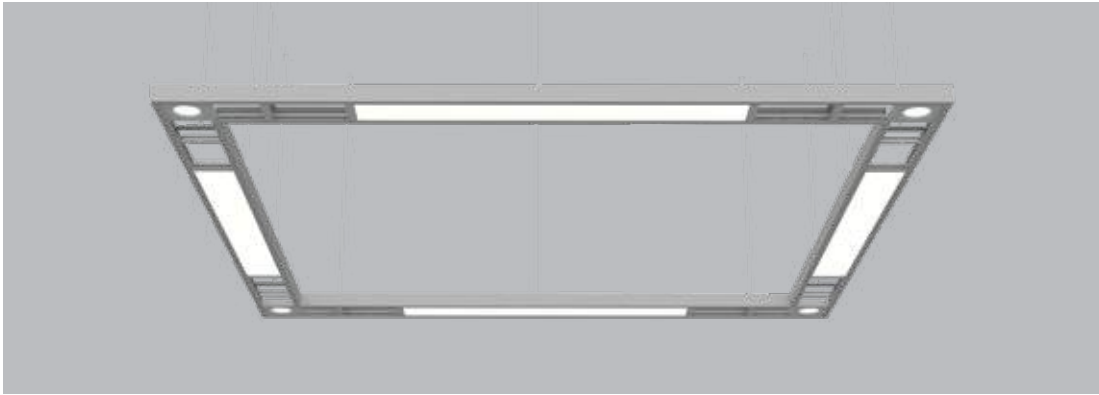

X-RAIL

Modular lighting for modern workspace

Modular frame specially design to fulfill scalable application demands.

wipro lighting

Modular frame

with service integrated facility

Design

with aesthetics/ clutter free look