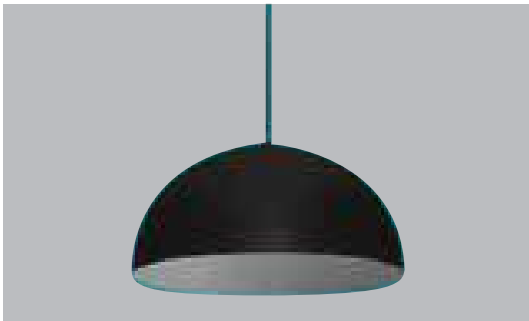

Dome | LM86

The elegantly designed, suspended luminaire range, with easy to install light source (E27 Lamp holder), has uncompromising and unparalleled design ethos.

Catalogue Reference No.	Light source	Diameter (mm)	LP ₹
LM86-D400-BLGD	LED Lamp	400	Price on Request

• *Lamp of E27 base is to be ordered separately.