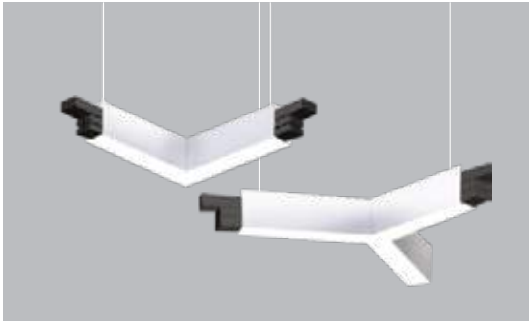

Axeon+ Angular | LM34

Unique connectors to create V, Y, L and T shape patterns with seamless connectivity

Catalogue Reference No.	Wattage (W)	CCT (K)	Length (mm)	LP ₹
LM34-930-90L57WCG2	10W	5700	300	Price on Request
LM34-930-60V57WCG2	10W	5700	300	Price on Request
LM34-930-120V57WCG2	10W	5700	300	Price on Request
LM34-141-120Y57WCG2	15W	5700	300	Price on Request
LM34-930-90T57WCG2	15W	5700	300	Price on Request
LM34-930-90+57WCG2	20W	5700	300	Price on Request

Angular UGR with UGR diffuser				
LM34-93090L57UWCG2	10W	5700	300	Price on Request
LM34-93060V57UWCG2	10W	5700	300	Price on Request
LM34930120V57UWCG2	10W	5700	300	Price on Request
LM34141120Y57UWCG2	15W	5700	300	Price on Request
LM34-93090T57UWCG2	15W	5700	300	Price on Request
LM34-93090+57UWCG2	20W	5700	300	Price on Request

• Also available in black housing. (Refer page no. 22)