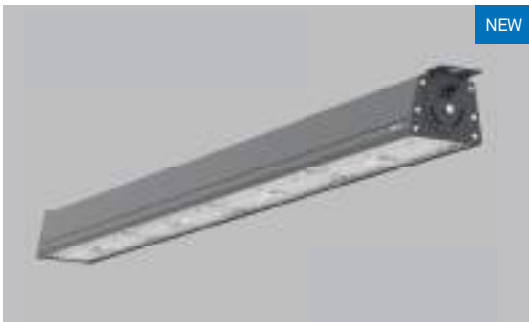

Xpressbay Pro

True to its name, the XpressBay Pro is a pro in the areas of optical performance, sustainability, application diversity and durability.

Catalogue Reference No.	Wattage (W)	CCT (K)	LP ₹
LH26C-102-120-57XX	80W	5700	₹19,190
LH26C-142-120-57XX	100W	5700	₹25,150
LH26C-172-60-57-XX	120W	5700	₹33,590
LH26C-242-60-57-XX	150W	5700	₹38,350
LH26C-262-60-57-XX	180W	5700	₹43,350
LH26C-282-60-57-XX	200W	5700	₹49,890

• Also available in 30° beam angle.