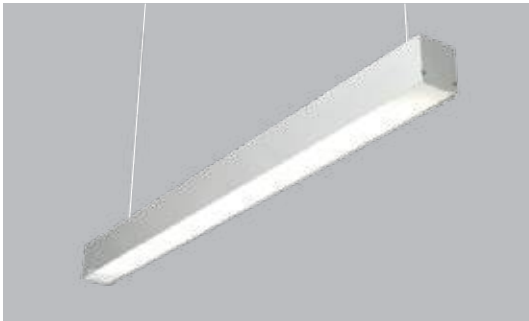

Lino Louvre | LM21

High performance linear lighting with white cross louvres and bidirectional illumination, made of extrusion aluminium housing and screwless built end cap.

Catalogue Reference No.	Wattage (W)	CCT (K)	LP ₹
LM21-501-XXX57ELWX	30W	5700	₹24,650
LM21-102-XXX57ELWX	60W	5700	₹38,750

- Also available in 4000K CCT, Up/down lights (70%-30%) continuous variant, DALI dimmable, and black colour housing option. Order suspension separately.
- Mentioned in suspensions section on page number 23.

Lineos | LM31

Linear suspended luminaire, housing made of extruded aluminium with a satin finish HET diffuser, for standalone and seamless end-to-end connectivity.

Catalogue Reference No. (W)	Wattage (K)	CCT (mm)	Length	LP ₹
LM31-211-XXX-57WG1	20W	5700	1200	₹8,450
LM31-211-XXX-57WCG1	20W	5700	1200	₹8,550
LM31-401-XXX-57WG1	30W	5700	1200	₹8,950
LM31-401XXX-57WCG1	30W	5700	1200	₹9,050
LM31-421-XXX-57WG1	40W	5700	2400	₹16,050
LM31-421XXX-57WCG1	40W	5700	2400	₹16,150
LM31-801-XXX-57WG1	60W	5700	2400	₹18,450
LM31-801XXX-57WCG1	60W	5700	2400	₹18,650

- Also available in 4000K CCT, Analog/DALI dimmable, white colour tunable and black colour housing option, Order suspension separately.
- Mentioned in suspensions section on page number 23.